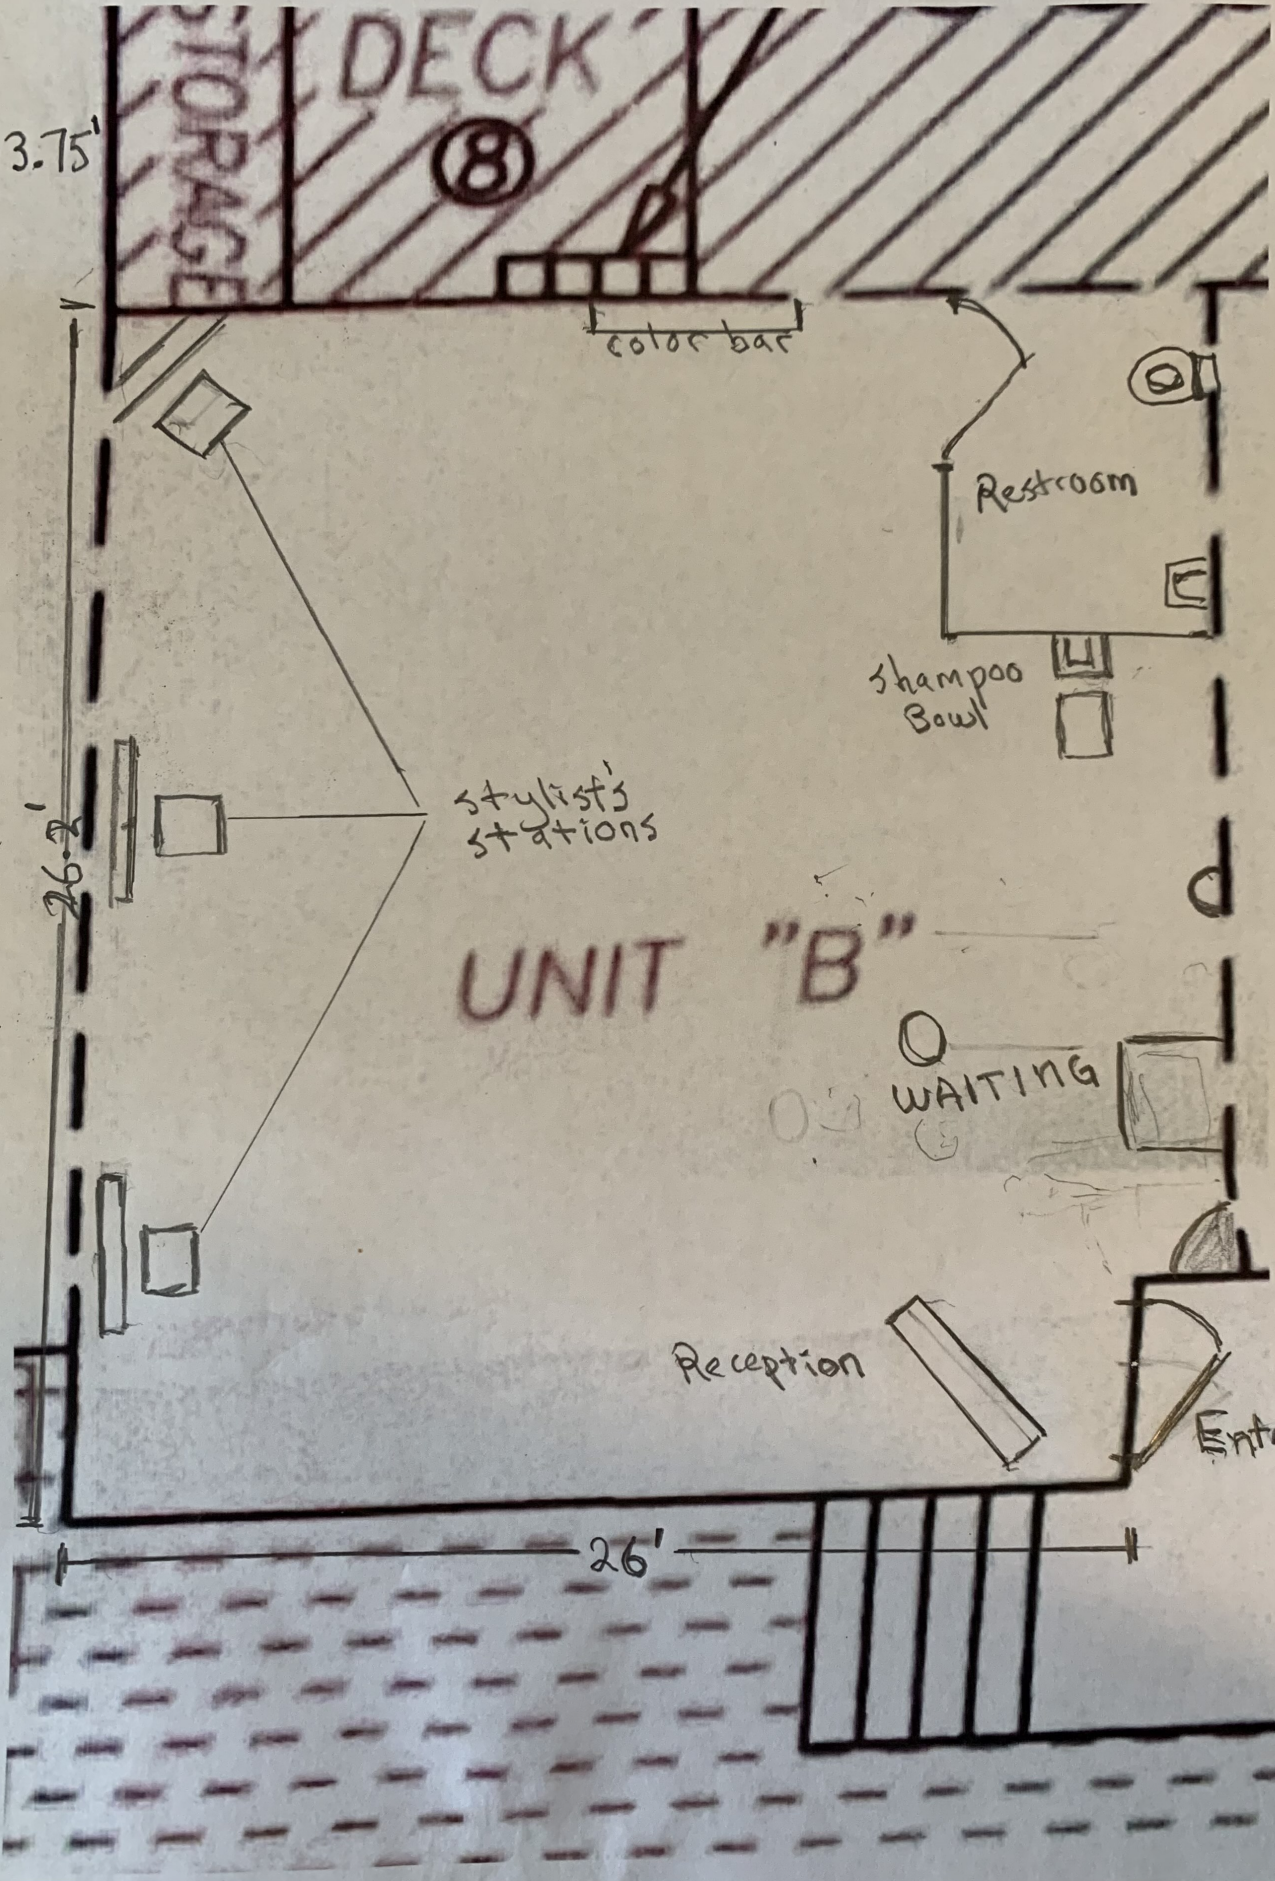

V' = 3.75'

DECK

8

STORAGE

color bar

Restroom

Shampoo Bowl

stylist's stations

UNIT "B"

WAITING

Reception

Entrance

26.2'

26'